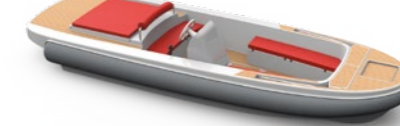

~~T65~~

Larghezza Width	2,30m
Lunghezza Length	6,25m
Altezza Height	1,04m
Peso Weight	1300kg
Passeggeri Passengers	8